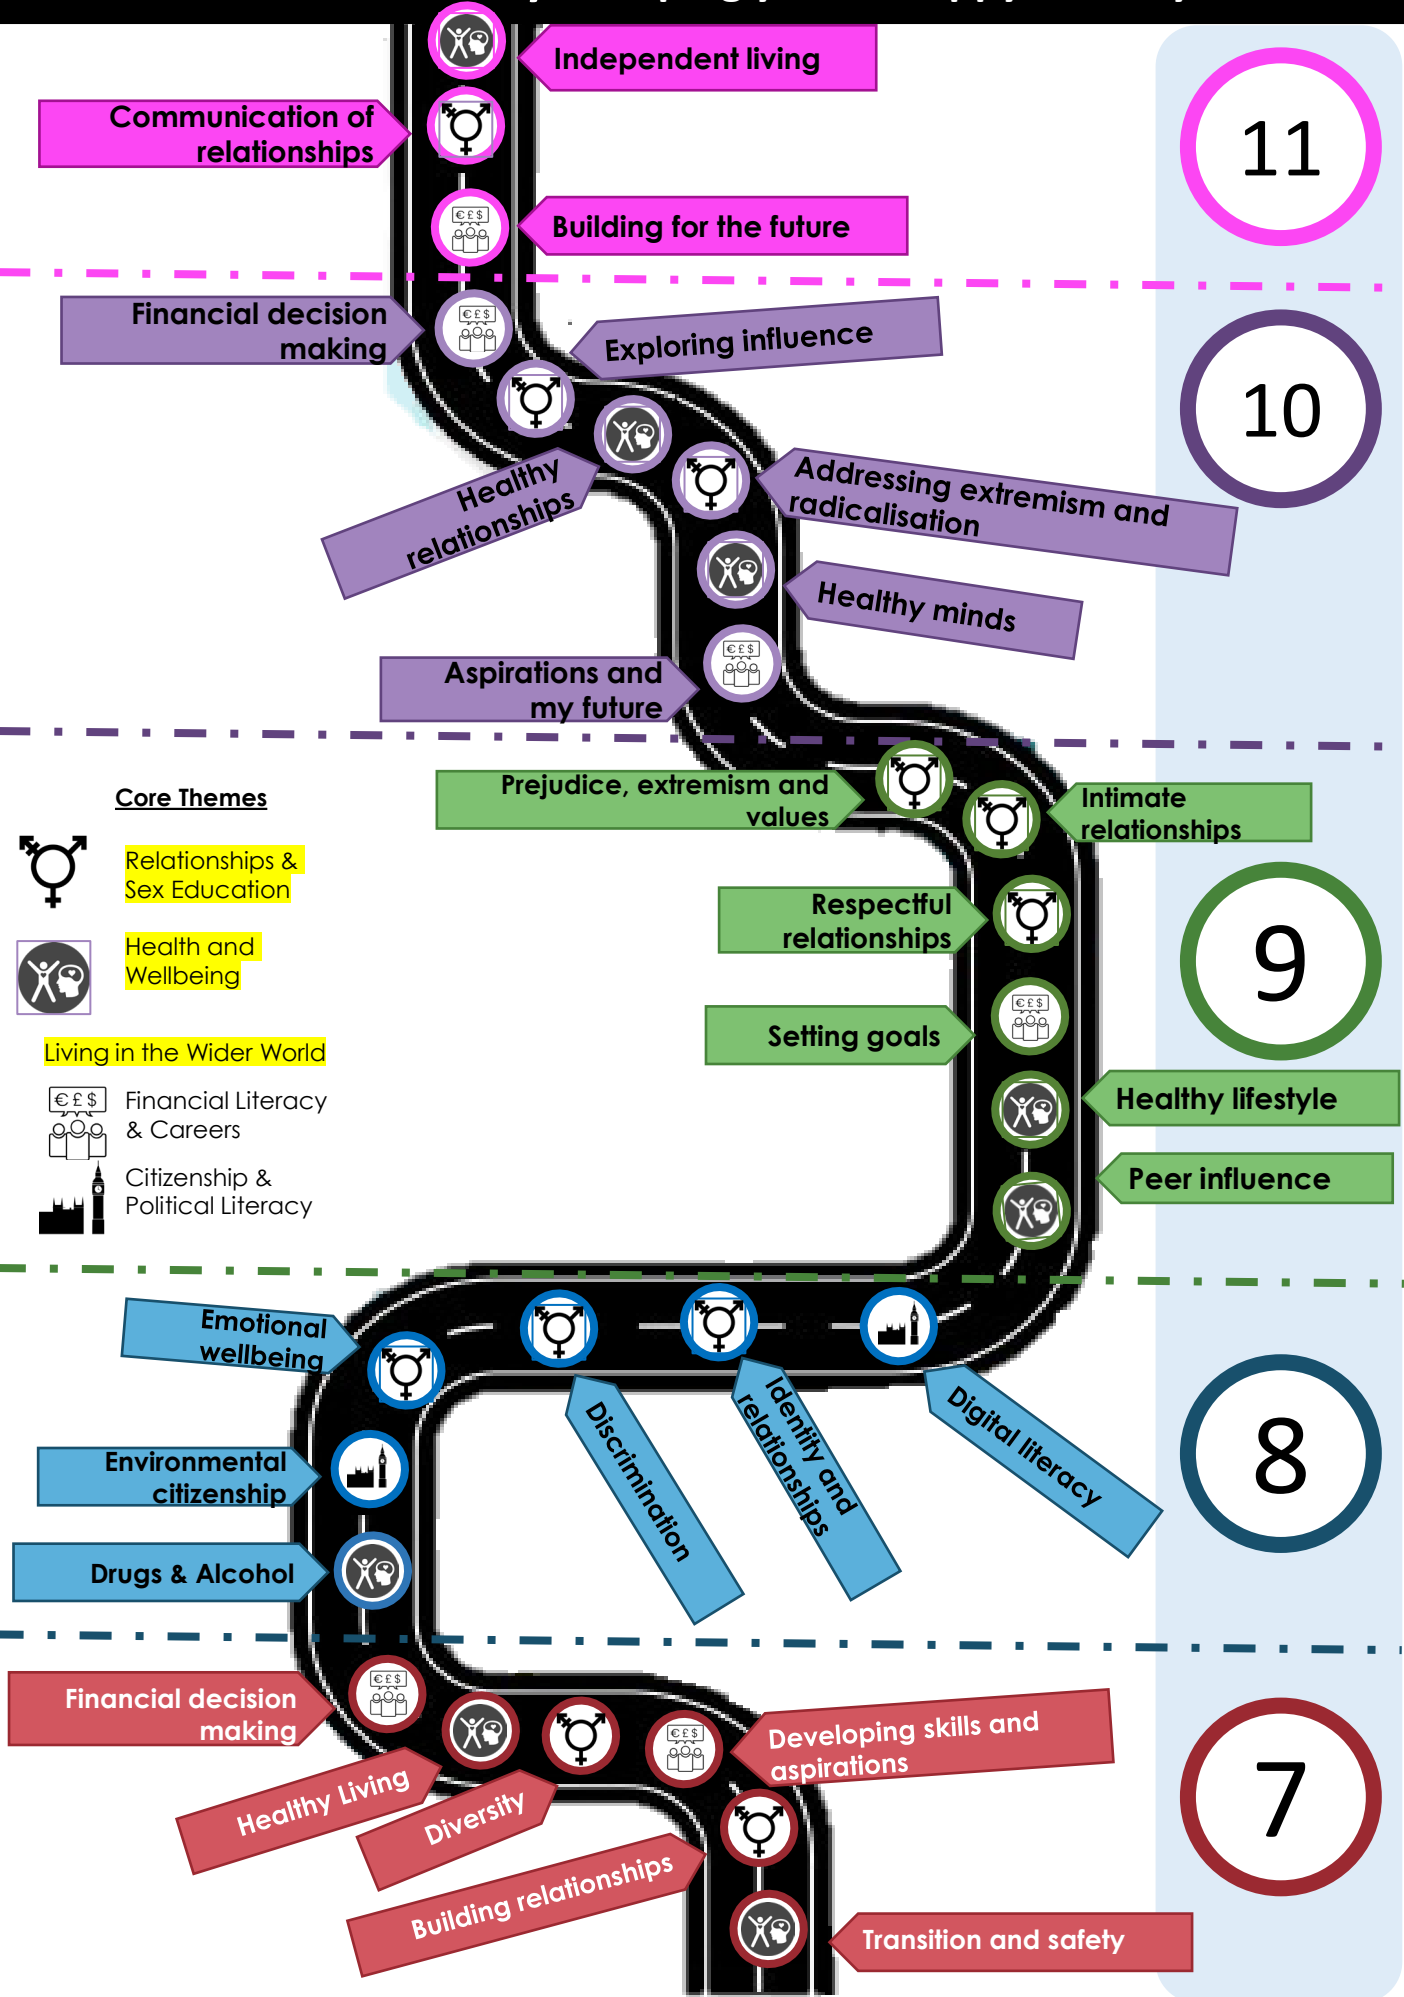

# PD Curriculum Journey – helping you be happy, healthy and safe

# PD Curriculum Journey – helping you be happy, healthy and safe

- G** Getting involved
- C** Citizenship
- W B** My well being
- P** My progress
- L** My learning
- T** Teamwork

## Core Themes

-  Relationships & Sex Education
-  Health and Wellbeing
- Living in the Wider World
-  Financial Literacy & Careers
-  Citizenship & Political Literacy