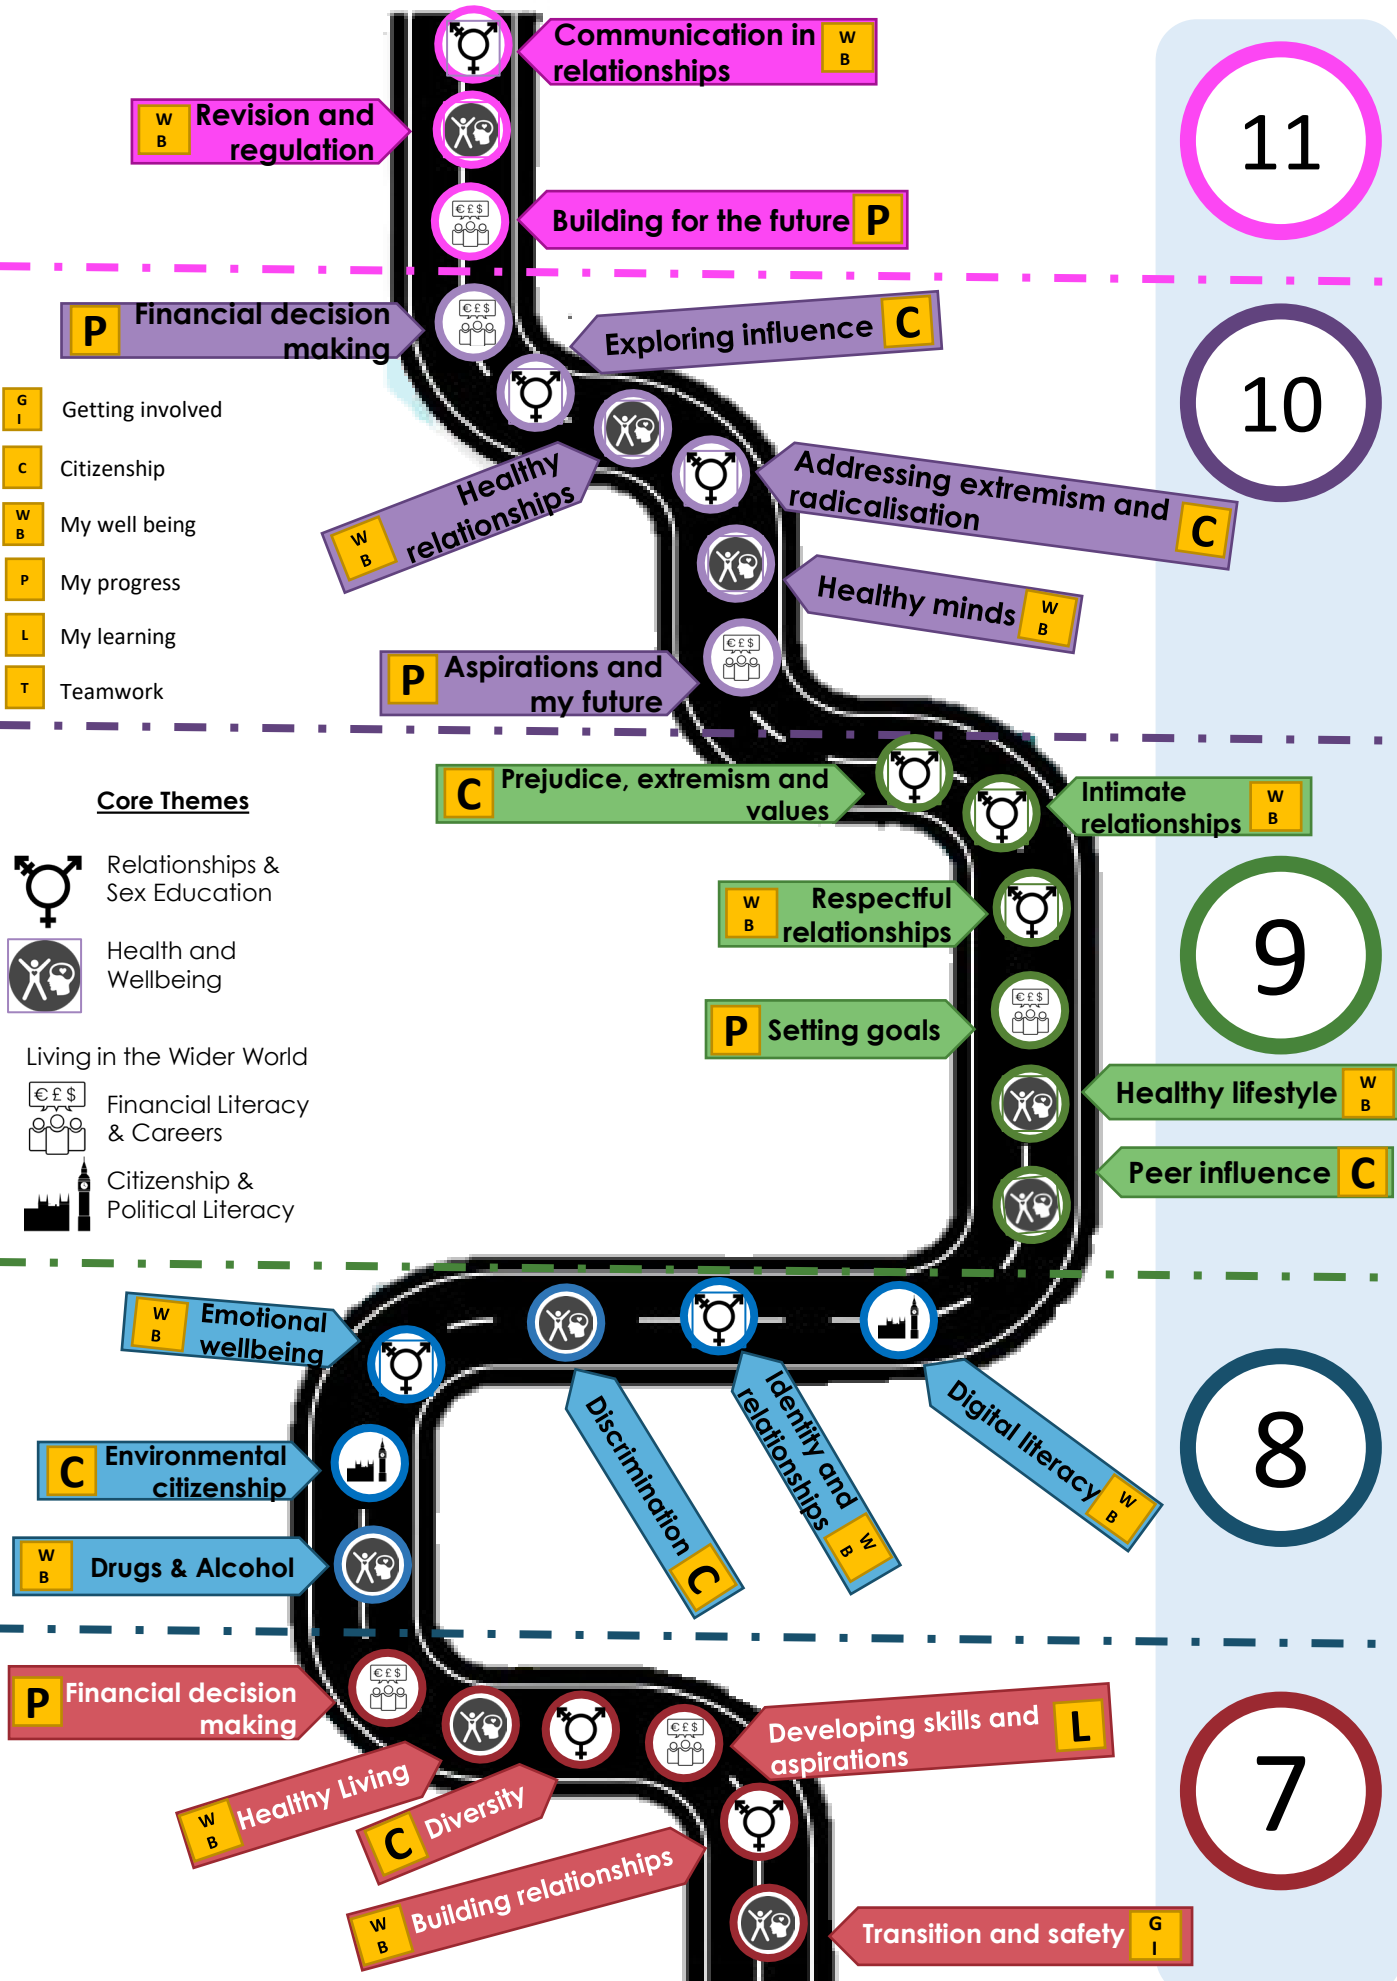

# PD Curriculum Journey – helping you be happy, healthy and safe

# PD Curriculum Journey – helping you be happy, healthy and safe

- G** Getting involved
- C** Citizenship
- W B** My well being
- P** My progress
- L** My learning
- T** Teamwork

## Core Themes

-  Relationships & Sex Education
-  Health and Wellbeing
- Living in the Wider World
-  Financial Literacy & Careers
-  Citizenship & Political Literacy